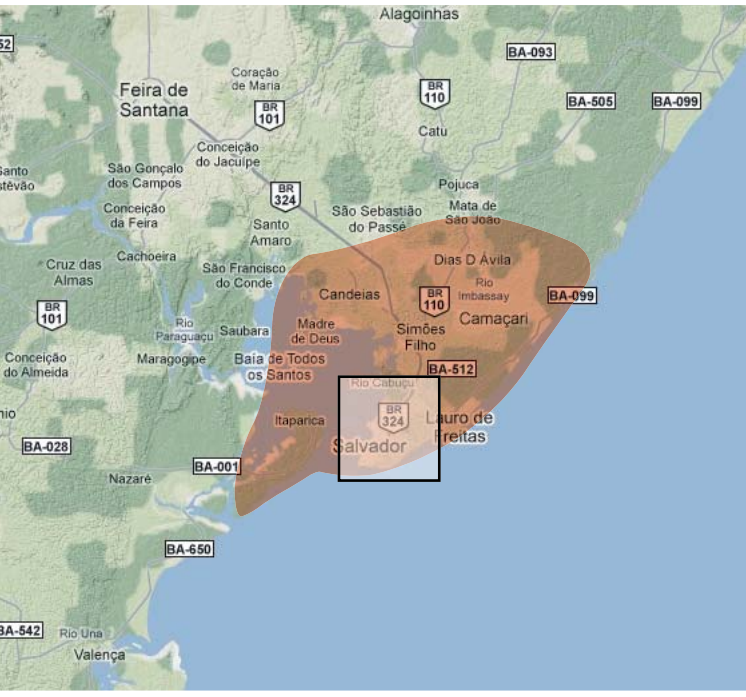

# Salvador da Bahia, Brazil

## NMM in Salvador da Bahia

Authors: Altair Honorato Pacheco, Raffaele Paloscia, Elena Tarsi

Brazil 8'514'215Km2 \* Inhabitants 191.5Mio